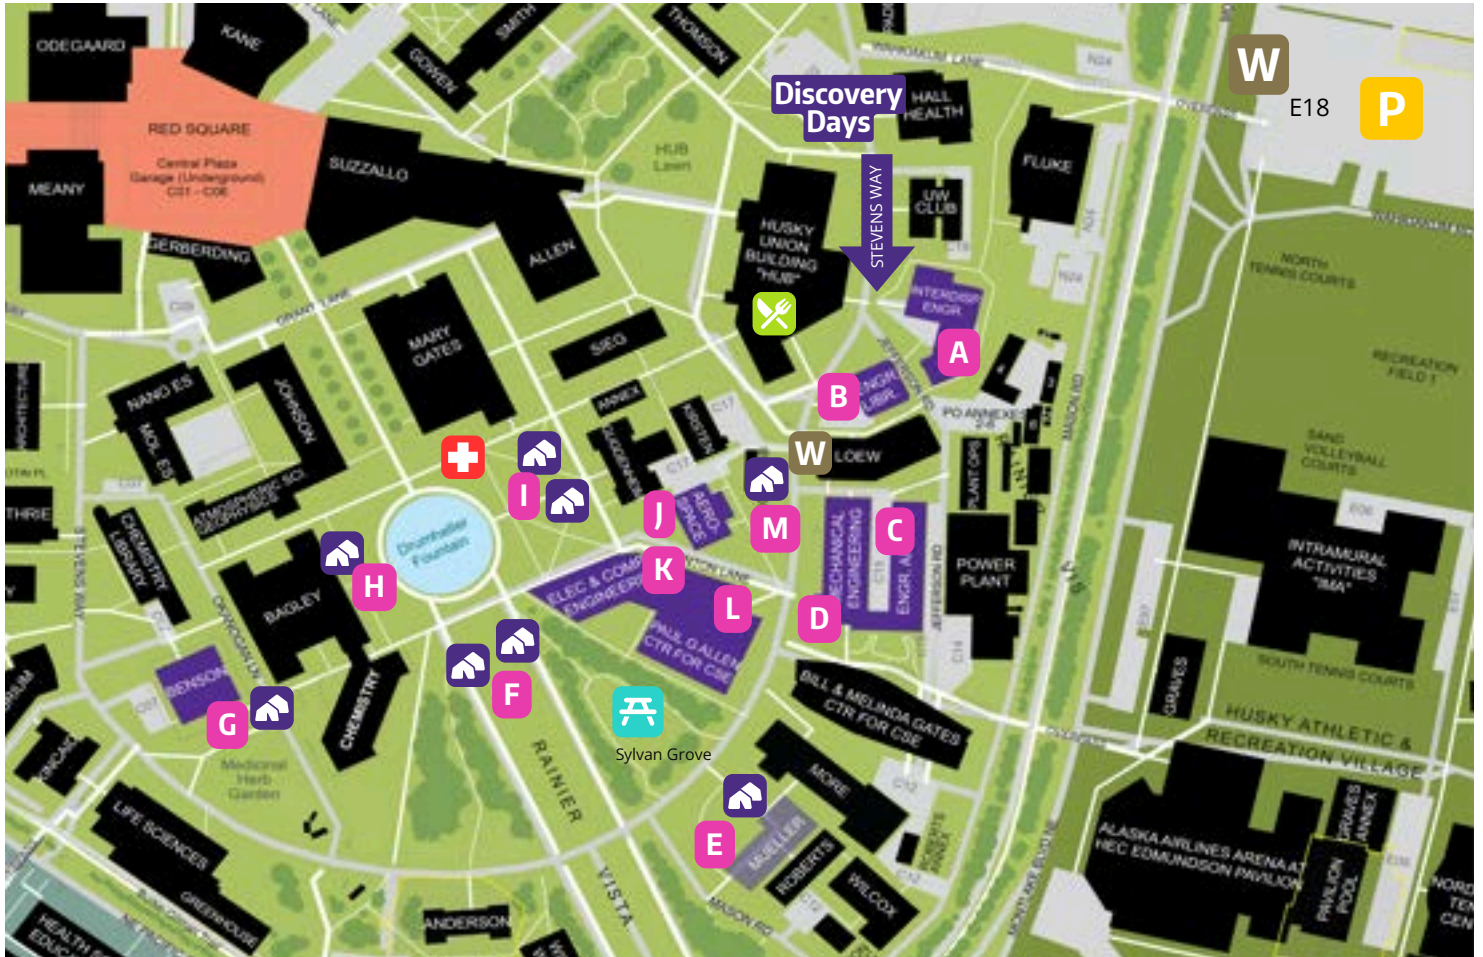

# ENGINEERING DISCOVERY DAYS

## 2026 Event Map

View full event program:

### Key:

-  Exhibit buildings
-  Exhibit tents
-  Welcome tents
-  First aid tent
-  Picnic area
-  Food option
-  Parking

- A** - Interdisciplinary Engineering Building
- B** - Engineering Library
- C** - Engineering Annex
- D** - Mechanical Engineering Building
- E** - Mueller Courtyard
- F** - Rainier Vista tents
- G** - Benson Hall
- H** - Drumheller Fountain tents

- I** - Guggenheim lawn tents
- J** - Aerospace & Engineering Building
- K** - Electrical & Computer Engineering Building
- L** - Computer Science & Engineering Building
- M** - AERB lawn tents

**LOST CHILDREN** - Please go to Loew Hall Welcome Tent