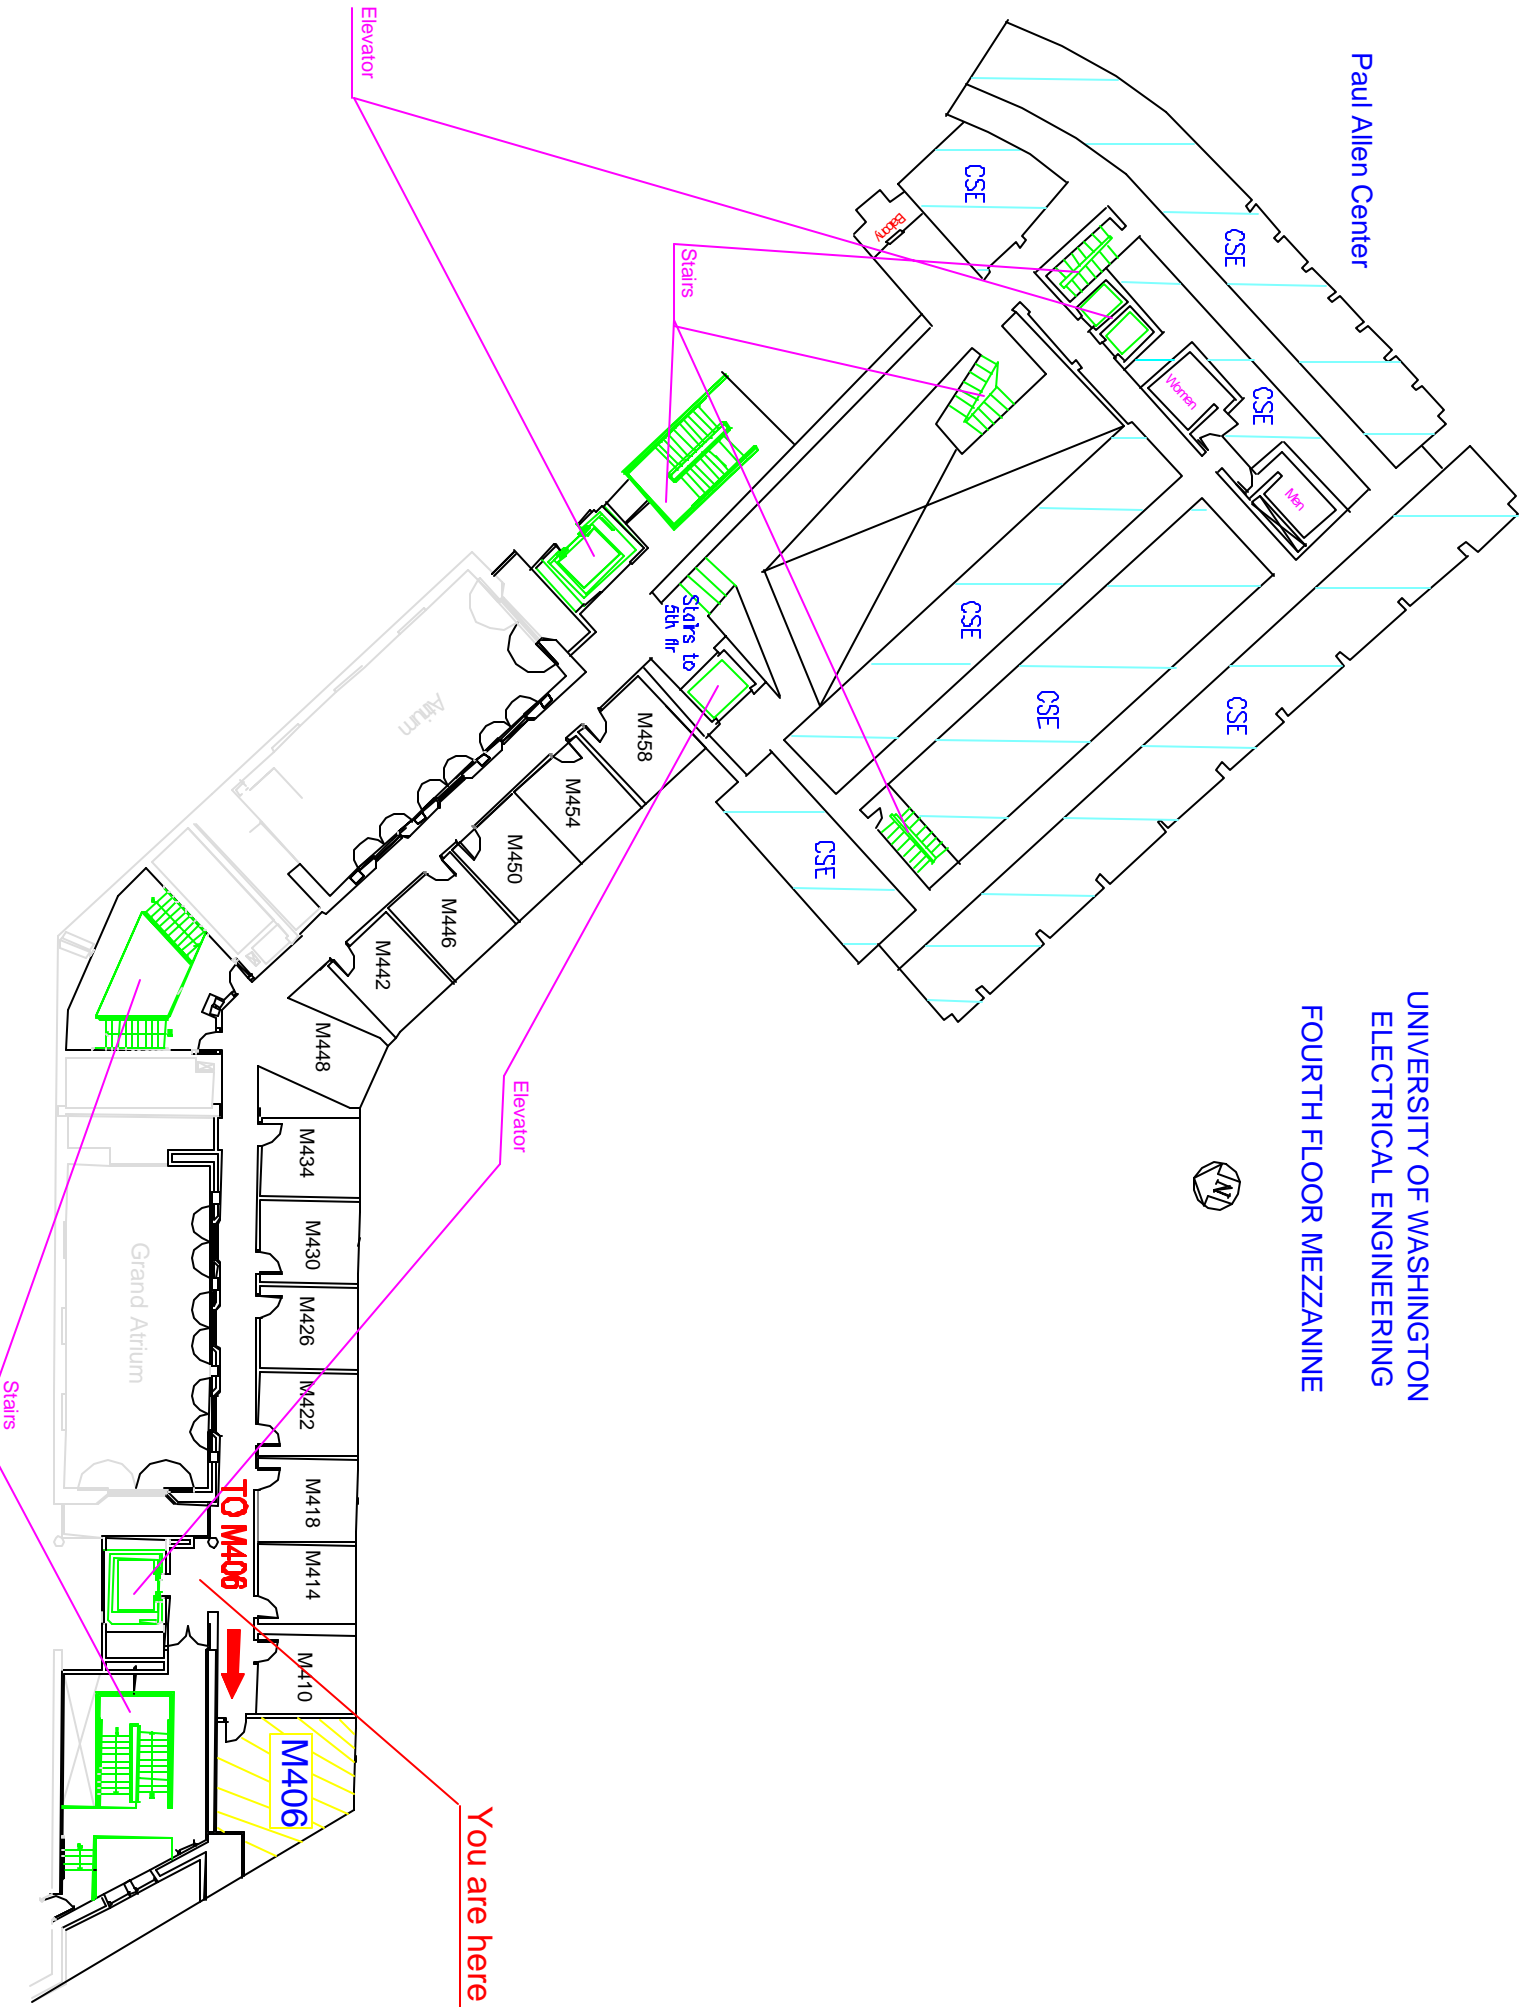

Paul Allen Center

UNIVERSITY OF WASHINGTON
ELECTRICAL ENGINEERING
FOURTH FLOOR MEZZANINE

You are here

TO M406

M406

Elevator

Stairs

Stairs to 5th fl.

Men

Women

Access