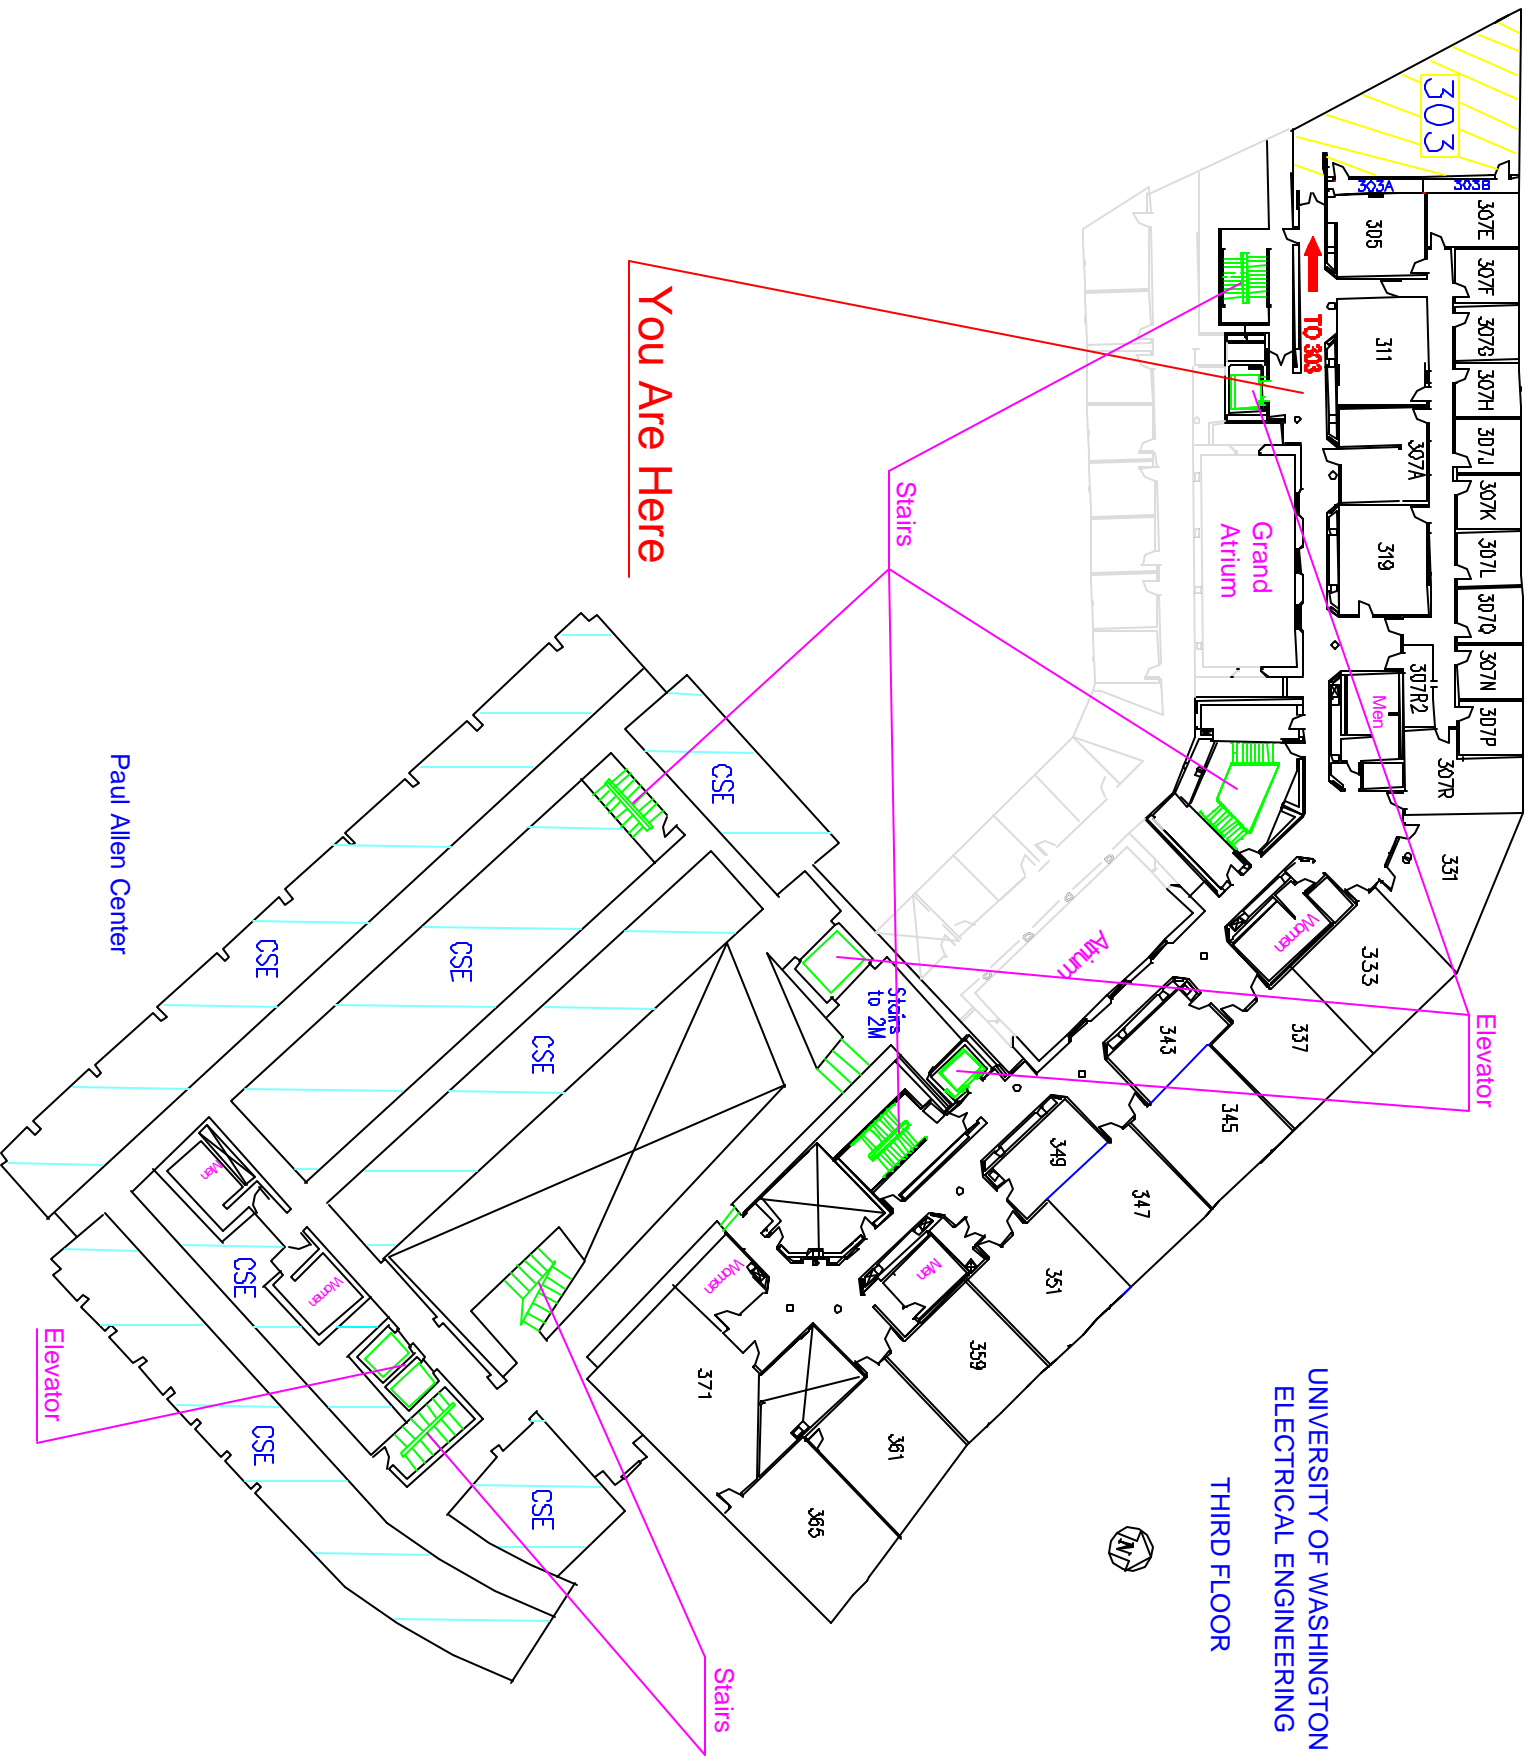

UNIVERSITY OF WASHINGTON  
ELECTRICAL ENGINEERING

THIRD FLOOR

You Are Here

303

TO 303

Stairs

Grand Atrium

Elevator

Stairs to 2M

Atrium

Paul Allen Center

Stairs

Elevator

CSE

CSE

CSE